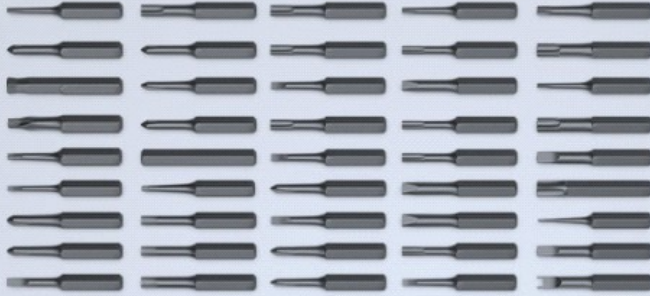

**MULTIFUNCTIONAL AND
PRECISION SCREWDRIVER**

JAKEMY®

JM-8175

50 in 1 | DOUBLE-SIDED OUTER BOX | DEEP HOLE S2 BIT

CREATE INFINITE POSSIBILITIES

EXCELLENT PRODUCT MUST BE MULTI-FACETED.

DOUBLE-SIDED OUTER BOX

WITH STRONG MAGNET,
PARTS WILL NOT EASY
TO FALL OFF WHEN
OPEN THE BOX

- LAPTOP
- PSP
- SWITCH
- MOBILE PHONE
- PAD

**APPLY TO VARIOUS
MAINTENANCE
SCENARIOS**

ALUMINIUM
ALLOY
HANDLE

CONVENIENT
OPERATION

FLEXIBLE
USAGE

360 DEGREES ROTATING CAP

MAGNETIC CONNECTOR

NON-SLIP TEXTURE

MULTI-ANGLE SOFT ROD,
ESPECIALLY FOR HANDLE STUBBORN BLIND ANGLE

EQUIPPED WITH 48 KINDS OF DEEP HOLE S2 BITS

BRING YOU NEW AND EFFICIENT OPERATING EXPERIENCE.