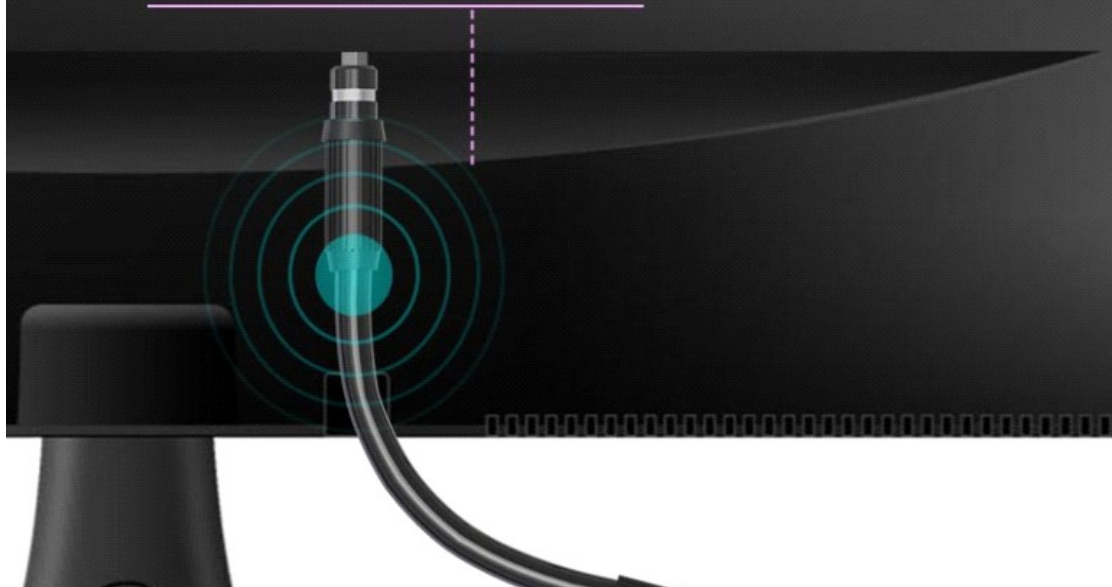

**MULTIFUNCTIONAL AND
PRECISION SCREWDRIVER**

JAKEMY®

JM-8175

50 in 1 | DOUBLE-SIDED OUTER BOX | DEEP HOLE S2 BIT

CREATE INFINITE POSSIBILITIES

EXCELLENT PRODUCT MUST BE MULTI-FACETED.

DOUBLE-SIDED OUTER BOX

360 DEGREES ROTATING CAP

MAGNETIC CONNECTOR

NON-SLIP TEXTURE

MULTI-ANGLE SOFT ROD,
ESPECIALLY FOR HANDLE STUBBORN BLIND ANGLE

EQUIPPED WITH 48 KINDS OF DEEP HOLE S2 BITS

BRING YOU NEW AND EFFICIENT OPERATING EXPERIENCE.