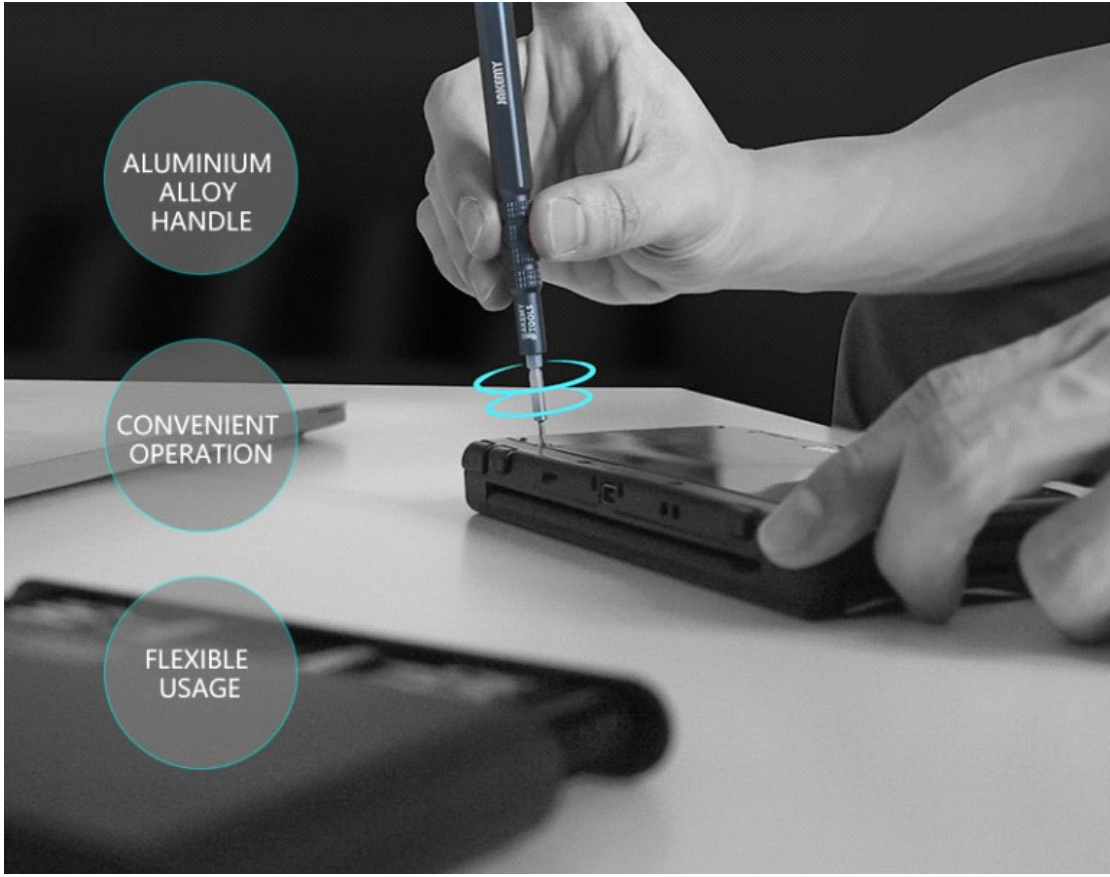

**MULTIFUNCTIONAL AND
PRECISION SCREWDRIVER**

JAKEMY®

JM-8175

50 in 1 | DOUBLE-SIDED OUTER BOX | DEEP HOLE S2 BIT

CREATE INFINITE POSSIBILITIES

EXCELLENT PRODUCT MUST BE MULTI-FACETED.

DOUBLE-SIDED OUTER BOX

WITH STRONG MAGNET,
PARTS WILL NOT EASY
TO FALL OFF WHEN
OPEN THE BOX

- LAPTOP
- PSP
- SWITCH
- MOBILE PHONE
- PAD

**APPLY TO VARIOUS
MAINTENANCE
SCENARIOS**

ALUMINIUM
ALLOY
HANDLE

CONVENIENT
OPERATION

FLEXIBLE
USAGE

360 DEGREES ROTATING CAP

MAGNETIC CONNECTOR

NON-SLIP TEXTURE

MULTI-ANGLE SOFT ROD,
ESPECIALLY FOR HANDLE STUBBORN BLIND ANGLE

EQUIPPED WITH 48 KINDS OF DEEP HOLE S2 BITS

BRING YOU NEW AND EFFICIENT OPERATING EXPERIENCE.