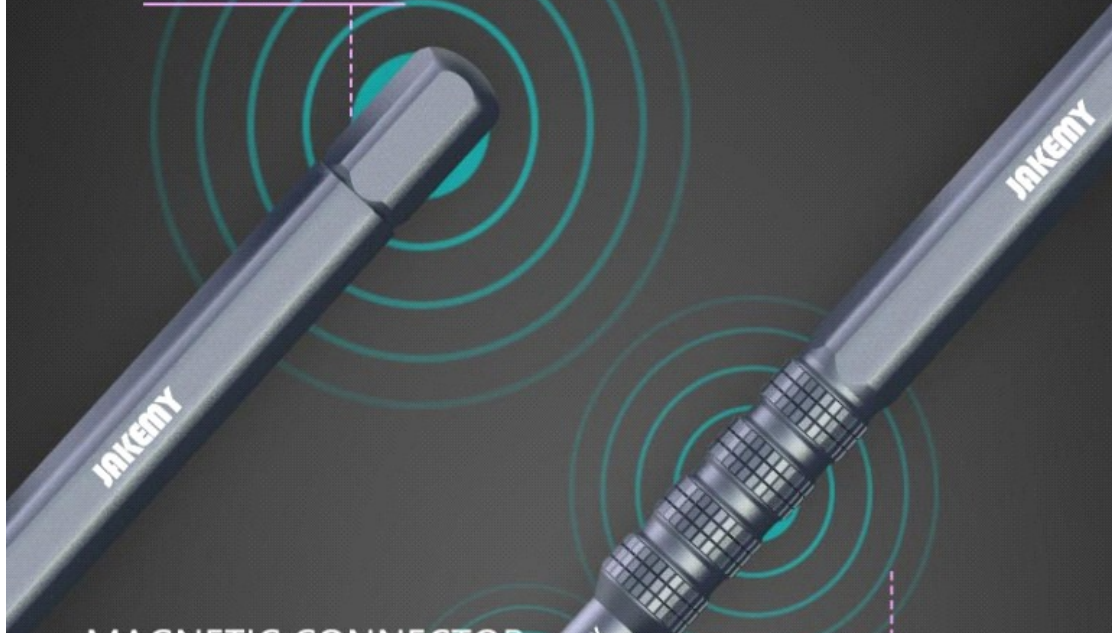

**MULTIFUNCTIONAL AND
PRECISION SCREWDRIVER**

JAKEMY®

JM-8175

50 in 1 | DOUBLE-SIDED OUTER BOX | DEEP HOLE S2 BIT

CREATE INFINITE POSSIBILITIES

EXCELLENT PRODUCT MUST BE MULTI-FACETED.

DOUBLE-SIDED OUTER BOX

WITH STRONG MAGNET,
PARTS WILL NOT EASY
TO FALL OFF WHEN
OPEN THE BOX

- LAPTOP
- PSP
- SWITCH
- MOBILE PHONE
- PAD

**APPLY TO VARIOUS
MAINTENANCE
SCENARIOS**

ALUMINIUM
ALLOY
HANDLE

CONVENIENT
OPERATION

FLEXIBLE
USAGE

360 DEGREES ROTATING CAP

MAGNETIC CONNECTOR

NON-SLIP TEXTURE

MULTI-ANGLE SOFT ROD,
ESPECIALLY FOR HANDLE STUBBORN BLIND ANGLE

EQUIPPED WITH 48 KINDS OF DEEP HOLE S2 BITS

BRING YOU NEW AND EFFICIENT OPERATING EXPERIENCE.