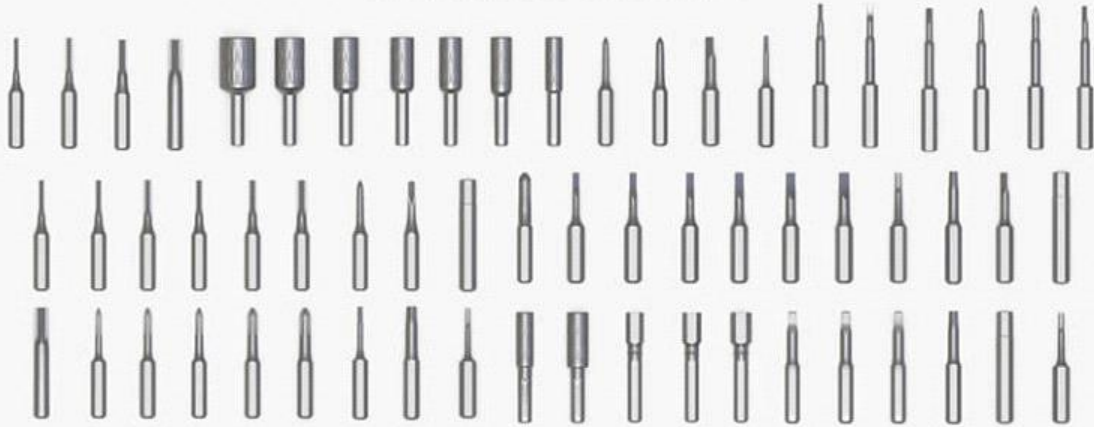

SET ALAT JM-8172

MODEL: JM-8172

NAME: PRO TECH SCREWDRIVER SET

BRAND: JAKEMY

MATERIAL: S-2

FUNCTION: FULL COVERAGE OF
ELECTRONIC PRODUCTS

Mobile phone

Camera

PC

Tablet PC

PS4

Laptop

Household appliances

64 PRECISION BITS

**WE HAVE UPDATED THE INTERNAL
CONFIGURATION, AND LET IT FOCUS MORE DIY**
EVERY ACCESSORY HAS ITS USES, ALLOWING DIY TO PERMEATE YOUR WORK AND LIFE

THE PRODUCT USES MATTE
BLACK FOR COLOR MATCHING,
BLENDING MODERN AESTHETICS
HIGHLIGHT HIGH-END TASTE

MUTE BEARING

COMPARING TO THE TRADITIONAL SCREWDRIVER, IT FEELS MORE FLUENT AND SMOOTH WHEN YOU USE THE HANDLE WITH MUTE BEARING

DOUBLE-SIDED HOLLOW MAGNETIC STORAGE RACK

THE HOLLOW STORAGE RACK WITH MAGNETIC CAN FIRMLY ADSORPTION BITS, MAKING BITS NOT EASY TO SHIFT AND EFFECTIVELY REDUCING PRODUCT'S WEIGHT

WIDE RANGE OF APPLICATIONS