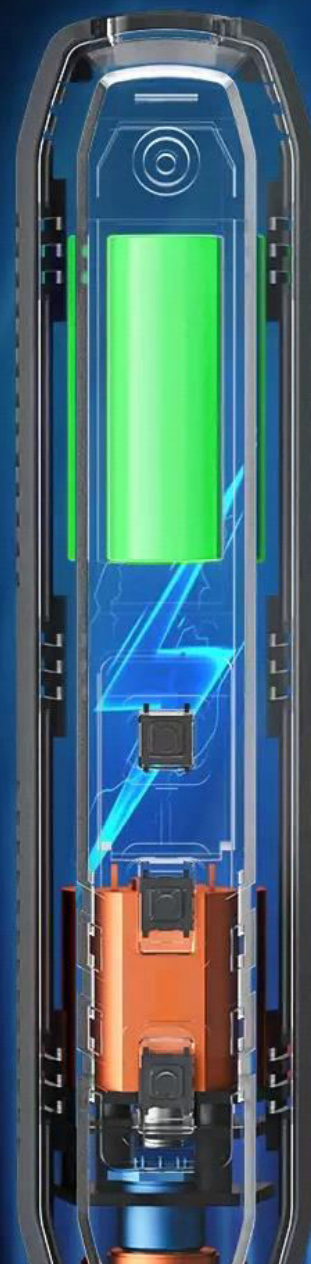

WHOLE NEW APPEARANCE SAME POWERFUL STRENGTH

MINI TOOL
CONTAINER

RATED VOLTAGE

3.7 *v*

BATTERY CAPACITY

500 *mAh*

REVOLUTIONS PER MINUTE

190 *rpm*

WORKING TIME

ABOUT 100 - 120 MIN

CHARGE TIME

ABOUT 100 MIN

STANDBY TIME

ABOUT 2 MONTHS