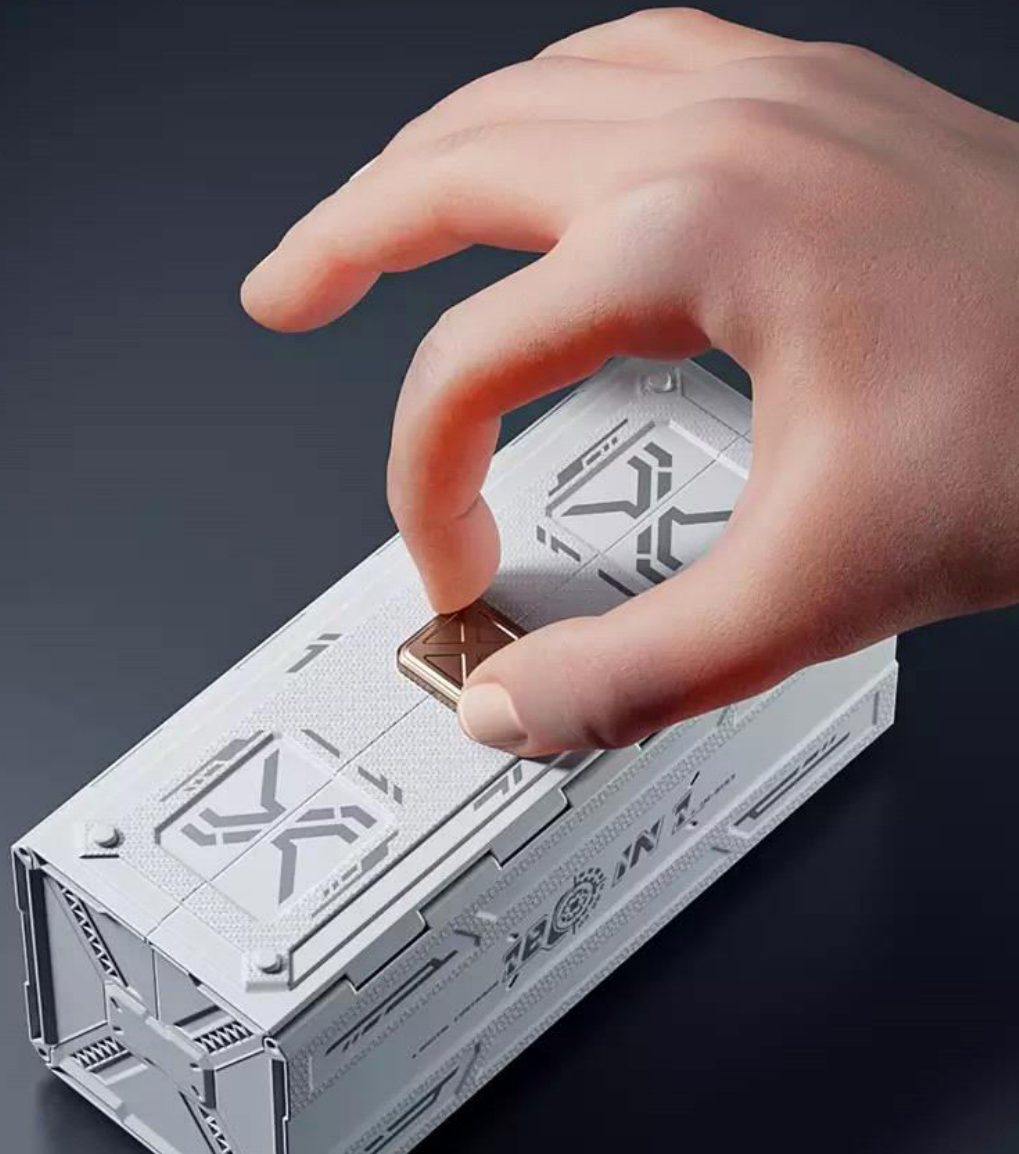

MINI TOOL CONTAINER

TECHNOLOGY IN ALL ITS GLORY

PIONEERING DESIGN
ELEGANT AND STYLISH

MINI TOOL
CONTAINER

THE CONCEPT OF A HIGH VOLUME CONTAINER HAS BEEN INTEGRATED INTO THE DESIGN OF THE TOOL KIT TO PROVIDE AS MANY SCREWDRIVERS AND ACCESSORIES AS POSSIBLE IN A LIMITED SPACE.

EXQUISITE DESIGN

TEXTURED AND REFINED DESIGN

ANGULAR AND STYLISH

BREAKING AWAY FROM THE TRADITIONAL SQUARED-OFF
TOOL BOX MODEL, IT CATERS FOR A MODERN,
SOPHISTICATED DESIGN THAT ENHANCES
THE HANDHELD QUALITY.

HAND-OPERATED MAGNETIC BOX PLATE

DECOMPRESSION SET TOOLBOX

MINI TOOL
CONTAINER

THE HAND TOGGLE ACTION MAKES A CRISP "POP"
SOUND FOR A UNIQUE PLAY EXPERIENCE AND
UNLOCKS MORE PLAYABLE OPTIONS.

**A BREAK FROM
TRADITION**
MAKING LIFE MORE
INTERESTING