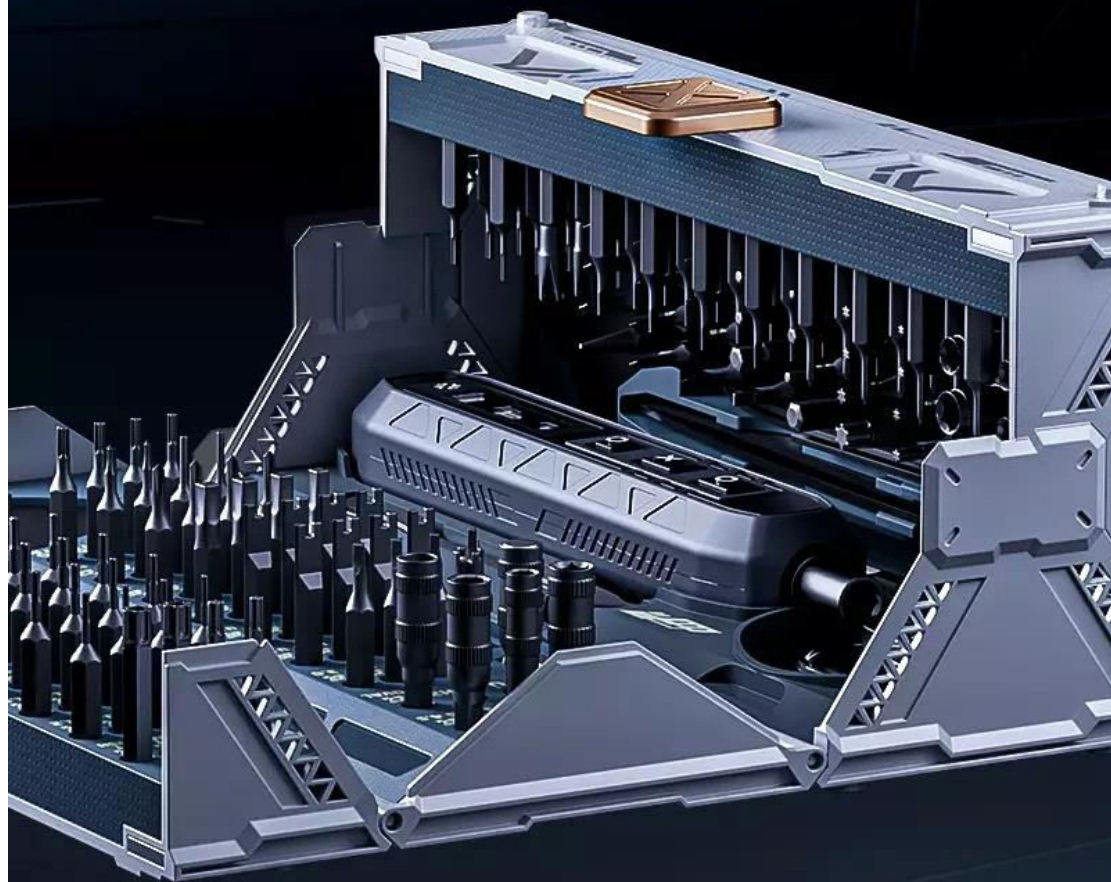

UPGRADE
HANDLE

THREE
SPEED
TORQUE

NEW RESPONSE INNOVATIVE DESIGN

NEW RESPONSE INNOVATIVE DESIGN

VERSATILE ALL IN ONE

A VERSATILE TOOL FOR YOUR INDIVIDUALITY

MINI TOOL
CONTAINER

JM-8193 · 180 IN 1

MINI TOOL CONTAINER

TECHNOLOGY IN ALL ITS GLORY

PIONEERING DESIGN
ELEGANT AND STYLISH

MINI TOOL
CONTAINER

THE CONCEPT OF A HIGH VOLUME CONTAINER HAS BEEN INTEGRATED INTO THE DESIGN OF THE TOOL KIT TO PROVIDE AS MANY SCREWDRIVERS AND ACCESSORIES AS POSSIBLE IN A LIMITED SPACE.

EXQUISITE DESIGN

TEXTURED AND REFINED DESIGN

ANGULAR AND STYLISH

BREAKING AWAY FROM THE TRADITIONAL SQUARED-OFF
TOOL BOX MODEL, IT CATERS FOR A MODERN,
SOPHISTICATED DESIGN THAT ENHANCES
THE HANDHELD QUALITY.