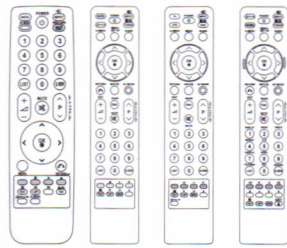

AKB69600403 MJK42519601 MJK40653802 MJK40653831