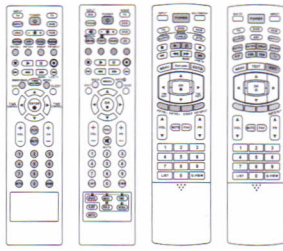

适用于液晶电视
USE FOR LCD/LED TV

6710T00017H MKJ32022835 6710T00017V 6710V00141D