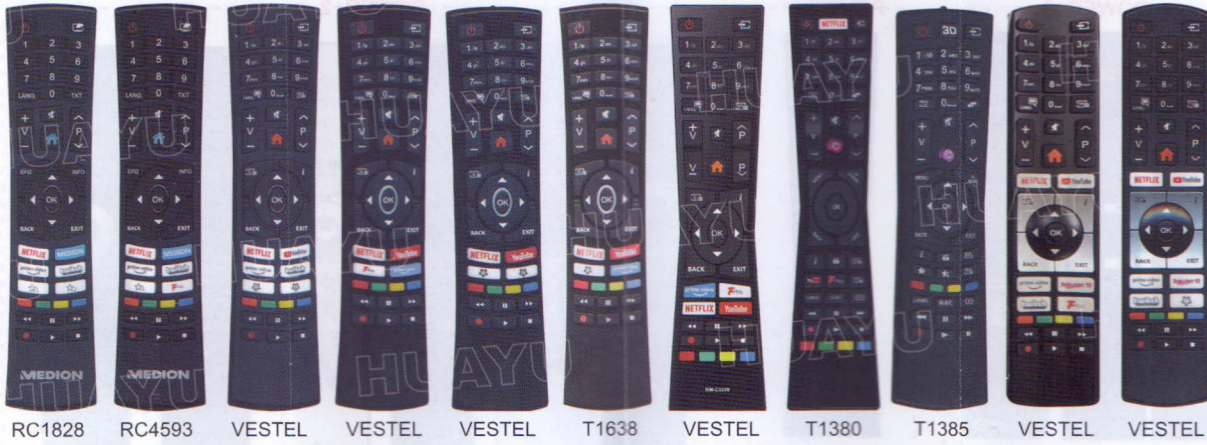

RM-L1785

Characteristics

Thank you for using our company remote control product, RM-L1785 is a newly developed universal remote control product for VESTEL brand LCD/LED TV. Please try it after installing batteries at first time, if all functions are normal, you can use directly without setting. If it can't work normal, you need to make the following setting, then you can use for your TV. This remote control has a permanent memory function, no need to be reset when you change batteries.

Compatible Types List

List some suitable types according to relevant materials, for your guidance.

B0064912

POWER+0

RC1828 RC4593 VESTEL VESTEL VESTEL T1638 VESTEL T1380 T1385 VESTEL VESTEL