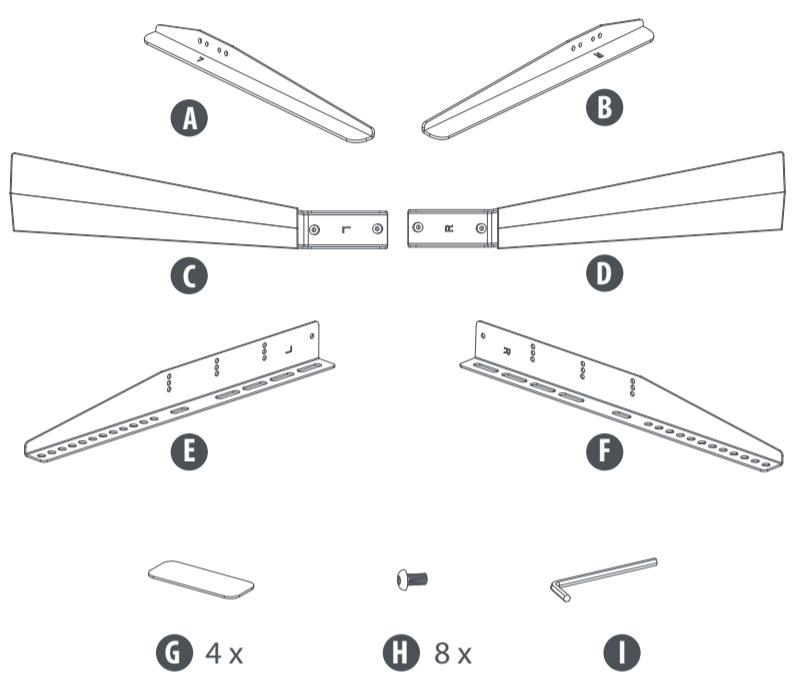

Universal
800 x 400 max

- M-A 4 x M6x14mm
- M-B 4 x M8x16mm
- M-C 4 x M6x30mm
- M-D 4 x M8x35mm
- M-E 4 x D8mm
- M-F 4 x ø15xø8x5mm
- M-G 4 x ø15xø8x15mm

http://www.oneforall.com/documents

Universal Electronics BV - Europe & International
P.O. Box 3332, 7500 DH Enschede
The Netherlands
WM2870
71471
RDN-1150323

START

1 To assemble the left TV bracket (A), follow step 1-3. To assemble the right TV bracket (B), repeat step 1-3.

2 **CAUTION:** To attach the TV bracket, please use the middle mounting hole ONLY

3

4

5